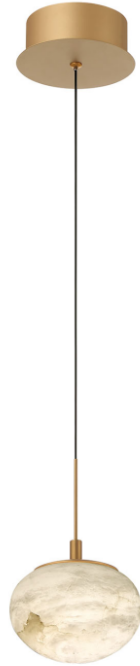

**Calcolo, 1 Light LED Pendant, Painted Antique Brass**

**Specifications:**

Model#: 12119-030  
 Finish: Antique Brass  
 Glass/Shade: D6" x H4.25"  
 Material: Steel+Aluminum+Natural Alabaster  
 Dimension: D6" x H9.25"  
 Lamping: Integrated LED  
 Wattage: 1 x 8W  
 Voltage: 120V  
 Color Temperature: 3000K  
 CRI: 90  
 Delivered Lumen: 500lm  
 Dimmable: Yes  
 Max. Height: 105.25"  
 Canopy Dimension: D5.5" x H2"  
 Product Weight: 4.32 lbs.